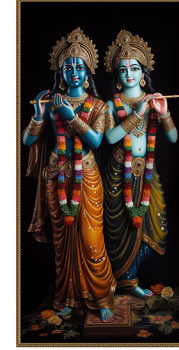

PENNONI
C E R A M I C

PENNONI
C E R A M I C

**HIGLOSS GOD COLOURFULL POSTER
TILSE**

SIZE : 600X300

MADE IN INDIA

HI-GLOSS GOD COLOURFULL POSTER TILES

SIZE : 600 X 300

PACKING : 7 Pcs.

WEIGHT : 26 Kg. (approx)

PACKING TYPE : CARTOON

401

402

406

407

408

413

414

419

421

424

426

427

428

429