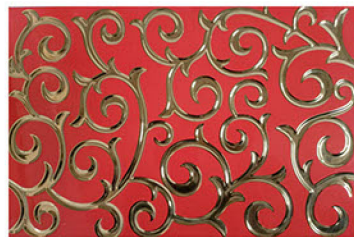

7008 - SP - WHITE GOLD

7008 - SP - WHITE GOLD

7009 - SP - BLACK SILVER

7009 - SP - BLACK GOLD

7009 - SP - RED SILVER

7009 - SP - RED GOLD

7009 - SP - WHITE SILVER

7009 - SP - WHITE GOLD

**PENNONI**  
CERAMIC

DECORATIVE SERIES

Decorative  
Golden & Silver Tiles  
450 X 300 MM 18"X12"

8001 - SILVER

8001 - GOLD

8002 - SILVER

8002 - GOLD

8003 - SILVER