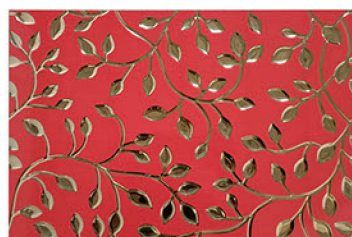

7005 - SP - WHITE SILVER

7005 - SP - WHITE GOLD

7006 - SP - BLACK SILVER

7006 - SP - BLACK GOLD

7006 - SP - WHITE SILVER

7006 - SP - WHITE GOLD

7007 - SP - BLACK SILVER

7007 - SP - BLACK GOLD

7007 - SP - RED SILVER

7007 - SP - RED GOLD

PENNONI  
CERAMIC

Decorative  
Golden & Silver Tiles  
450 X 300 MM 18"X12"

7007 - SP - WHITE SILVER

7007 - SP - WHITE GOLD

7008 - SP - BLACK SILVER

7008 - SP - BLACK GOLD