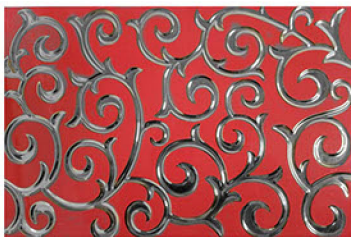

7008 - SP - WHITE GOLD

7008 - SP - WHITE GOLD

7009 - SP - BLACK SILVER

7009 - SP - BLACK GOLD

7009 - SP - RED SILVER

7009 - SP - RED GOLD

7009 - SP - WHITE SILVER

7009 - SP - WHITE GOLD

**PENNONI**  
CERAMIC

DECORATIVE SERIES

Decorative  
Golden & Silver Tiles  
450 X 300 MM 18"X12"

8001 - SILVER

8001 - GOLD

8002 - SILVER

8002 - GOLD

8003 - SILVER